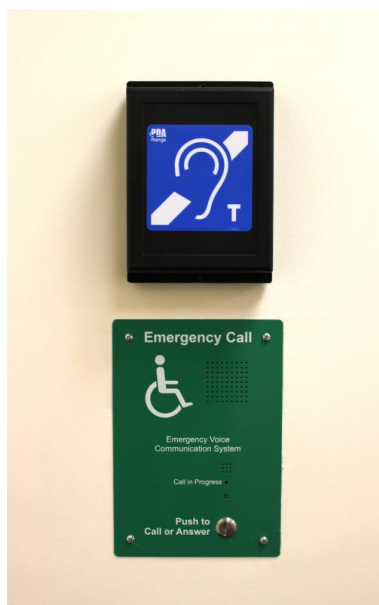

PDA103i Self-Contained Hearing Loop System for use with disabled refuge, door entry & intercom help points

Part No. **PDA103i**

Overview

A self-contained hearing loop system specifically designed to integrate with disabled refuge, door entry and intercom help points.

Helps satisfy the accessibility and integrated loop requirements of the Equality Act and the 2018 revision of BS 8300.

Housed in an attractive surface-mounting IP65 rated enclosure for use in indoor or outdoor areas.

Supplied with a plugtop power supply (if no plug socket is available, replace with an appropriate 110-240Vac @ 50/60Hz Mains power supply - see instructions for further details).

Adjustable controls allow the amplifier's input and output stages to be set to suit the exact characteristics of the application.

State-of-the-art audio processor helps suppress loud noises, hisses & clicks

Includes internal Limit, Peak, Loop Fault and Power On indicators

Exceeds the requirements of PD IEC TR 63079, BS7594 & EN60118-4 when correctly installed.